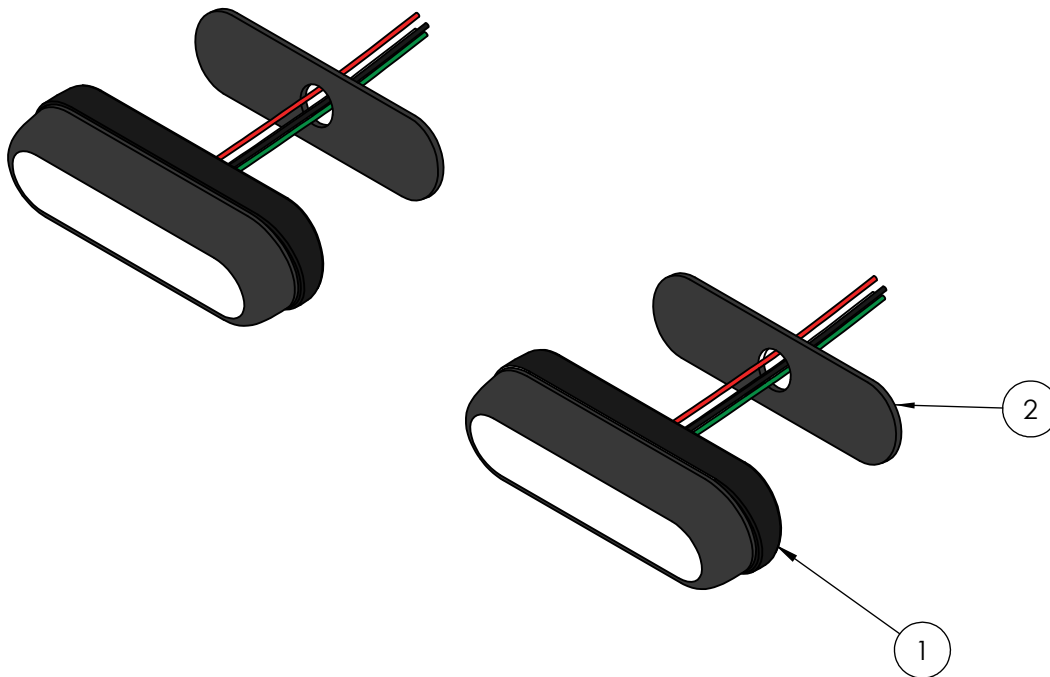

UNDER MIRROR MOUNT KIT - 3" QUICK MOUNT, WEDGES ONLY FOR STANDARD & TOW MIRRORS

PMP1BKUMB6

WARNING

- HIGH CURRENT interconnects must be properly terminated. Poor crimp quality can cause heat build-up and fire. Follow the crimp connector manufacturer instructions.
- DO NOT install this product or route any wires in the Air Bag Deployment Zone. Refer to vehicle Owner's Manual for deployment zones.
- Do NOT use system to disconnect headlights, brake lights or other safety equipment.
- Unit may become hot to touch during normal operation.
- Failure to properly install connectors, fuses or wiring may cause vehicle failure or fire.
- Installation must only be performed by trained technician. Installer must determine vehicle wiring configuration and proper integration of system.
- Use proper wire gauge. All power wires connecting to positive (+) or negative (-) battery terminal or local chassis ground (-) must be sized to supply at least 125% of max. current and properly fused at power source.
- Install protective grommets when routing wire through firewall or metal.

INTRODUCTION 2

COMPONENTS 2

TOW MIRROR INSTALLATION 2

STANDARD MIRROR INSTALLATION 3

 **WARNING**

ROUTE WIRES ONLY IN LOCATIONS THAT ARE NOT SUBJECTED TO POTENTIAL WEAR. MAKE SURE TO AVOID ROUTING WIRES IN THE DEPLOYMENT AREA OF YOUR AIR BAG. REFER TO YOUR VEHICLE'S OWNER'S MANUAL FOR AIRBAG DEPLOYMENT ZONES.