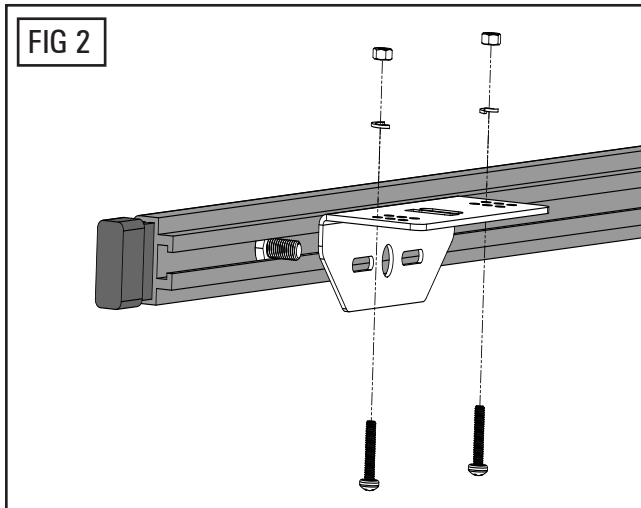

**UNIVERSAL SL MOUNT**  
PSLVKB05

**NOTE: THIS KIT ONLY SUPPORTS ONE LIGHT. MUST PURCHASE 2 HARDWARE KITS TO SUPPORT BOTH SIDES OF VEHICLE.**

**SUPPORTED PART NUMBERS FOR THIS BRACKET KIT**  
 ESLRL5004(x) - SL RUNNING LIGHT 4 MOD, SINGLE 50"  
 ESLRL6105(x) - SL RUNNING LIGHT 5 MOD, SINGLE 61"  
 ESLRL7306(x) - SL RUNNING LIGHT 6 MOD, SINGLE 72"

**INSTALLATION:**

1. Establish a position on the left and right bottom side of the vehicle running boards to mount the SL light. Fig 2 and Fig 3 show different mounting options for the Aluminum bracket.
2. Evenly space brackets approximately 18" apart from each other depending on the length of the SL light.
3. Take the two provided M4 round head thread screws and install to vehicle in the desired location.
4. Using the provided hardware with the SL light, slide the M6 bolt into the rail (Fig 2 and 3) and mount to the desired mounting position on the bracket.
5. If necessary, drill a 5/16" diameter hole for wires to route through and seal the hole up with silicone.

CONTAINS		
#	QTY*	COMPONENT
1	4	ALUMINUM BRACKET
2	8	M4 HEX NUT, 3MM STAINLESS
3	8	M4 SPRING WASHER 4.2
4	8	M4 ROUND HEAD X 18MM, 0.7MM THREAD STAINLESS

1.800.338.7337 / www.soundoffsignal.com

**NOTICE:**