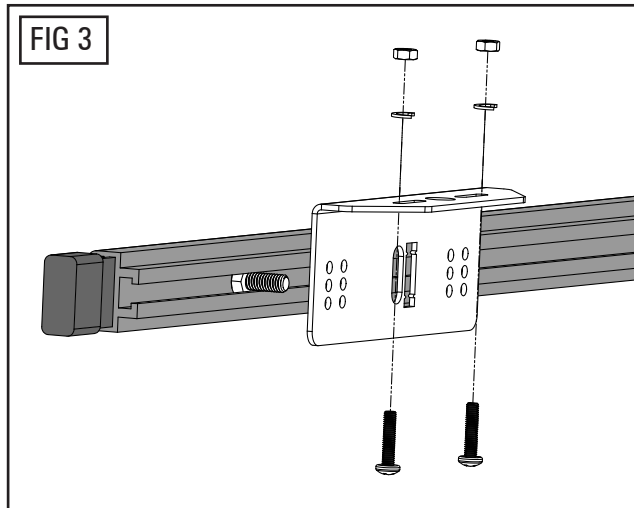

**UNIVERSAL SL MOUNT**  
PSLVKB05

**NOTE: THIS KIT ONLY SUPPORTS ONE LIGHT. MUST PURCHASE 2 HARDWARE KITS TO SUPPORT BOTH SIDES OF VEHICLE.**

**SUPPORTED PART NUMBERS FOR THIS BRACKET KIT**  
 ESLRL5004(x) - SL RUNNING LIGHT 4 MOD, SINGLE 50"  
 ESLRL6105(x) - SL RUNNING LIGHT 5 MOD, SINGLE 61"  
 ESLRL7306(x) - SL RUNNING LIGHT 6 MOD, SINGLE 72"

**INSTALLATION:**

1. Establish a position on the left and right bottom side of the vehicle running boards to mount the SL light. Fig 2 and Fig 3 show different mounting options for the Aluminum bracket.
2. Evenly space brackets approximately 18" apart from each other depending on the length of the SL light.
3. Take the two provided M4 round head thread screws and install to vehicle in the desired location.
4. Using the provided hardware with the SL light, slide the M6 bolt into the rail (Fig 2 and 3) and mount to the desired mounting position on the bracket.
5. If necessary, drill a 5/16" diameter hole for wires to route through and seal the hole up with silicone.

CONTAINS		
#	QTY*	COMPONENT
1	4	ALUMINUM BRACKET
2	8	M4 HEX NUT, 3MM STAINLESS
3	8	M4 SPRING WASHER 4.2
4	8	M4 ROUND HEAD X 18MM, 0.7MM THREAD STAINLESS

1.800.338.7337 / www.soundoffsignal.com

**NOTICE:**