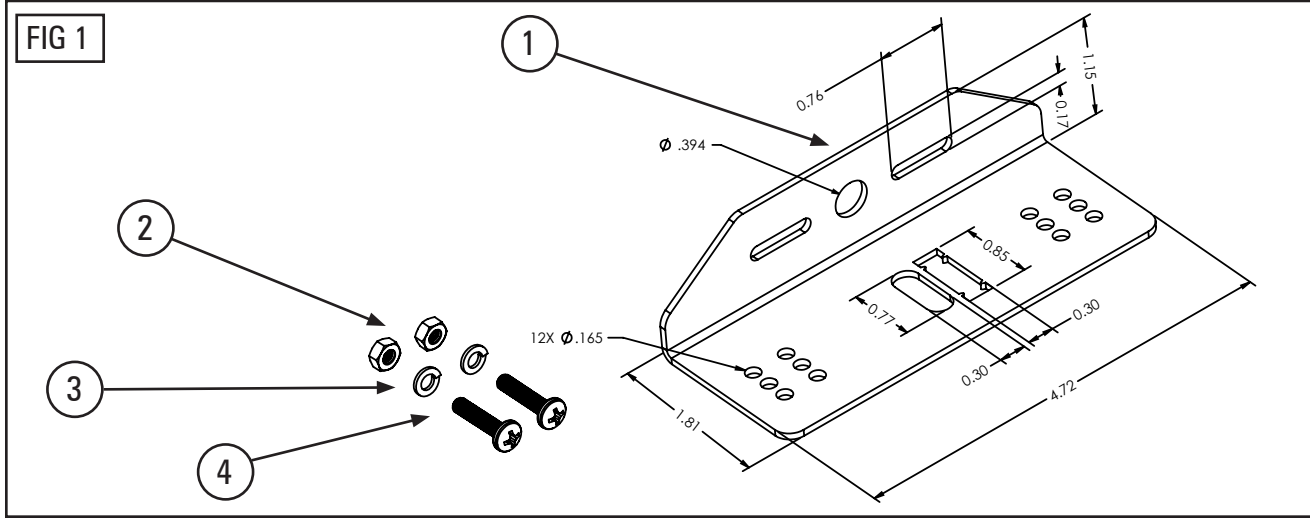

**UNIVERSAL SL MOUNT**  
PSLVKB05

**NOTE: THIS KIT ONLY SUPPORTS ONE LIGHT. MUST PURCHASE 2 HARDWARE KITS TO SUPPORT BOTH SIDES OF VEHICLE.**

**SUPPORTED PART NUMBERS FOR THIS BRACKET KIT**  
 ESLRL5004(x) - SL RUNNING LIGHT 4 MOD, SINGLE 50"  
 ESLRL6105(x) - SL RUNNING LIGHT 5 MOD, SINGLE 61"  
 ESLRL7306(x) - SL RUNNING LIGHT 6 MOD, SINGLE 72"

**INSTALLATION:**

1. Establish a position on the left and right bottom side of the vehicle running boards to mount the SL light. Fig 2 and Fig 3 show different mounting options for the Aluminum bracket.
2. Evenly space brackets approximately 18" apart from each other depending on the length of the SL light.
3. Take the two provided M4 round head thread screws and install to vehicle in the desired location.
4. Using the provided hardware with the SL light, slide the M6 bolt into the rail (Fig 2 and 3) and mount to the desired mounting position on the bracket.
5. If necessary, drill a 5/16" diameter hole for wires to route through and seal the hole up with silicone.

CONTAINS		
#	QTY*	COMPONENT
1	4	ALUMINUM BRACKET
2	8	M4 HEX NUT, 3MM STAINLESS
3	8	M4 SPRING WASHER 4.2
4	8	M4 ROUND HEAD X 18MM, 0.7MM THREAD STAINLESS

1.800.338.7337 / www.soundoffsignal.com

**NOTICE:**