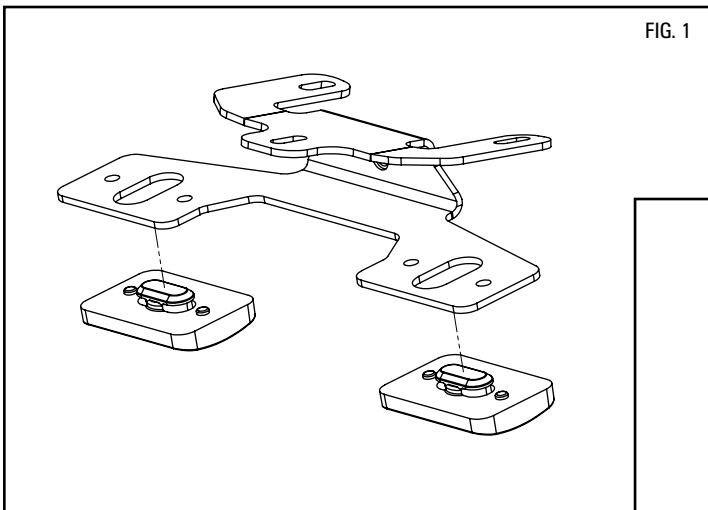

PETLK09 - Extended Reach Low Profile Mount Foot

FIG. 1

FIG. 2

FIG. 3

Installation Instructions

1. Assemble bumpers to bracket by inserting into the slot and rotating to lock into place (Fig 1.)
2. Attach the foot to the lightbar using the three #10 screws. Do not tighten at this point, to allow for adjustment on the car.
3. Position the lightbar on the vehicle, space the bracket and bumpers to the furthest edge of the vehicle roof (Fig 3.) Tighten the three screws to 35 – 40 in/lbs. Do not overtighten (Fig 2.)
4. Attach the hook bracket to the car using the provided hardware.
5. Insert the 1/4-20 bolt into the bracket and tighten to 12 -14 in/lbs. Do not overtighten it may damage the roof.

PACKAGE CONTENTS

Quantity	Description
1	EPL Extended Mounting Foot Bracket
2	Bumper for mounting bracket
3	#10 Self tapping screws

⚠ WARNING

Care must be taken when drilling through the roof of the vehicle not to drill into any existing wiring and not to drill through the headliner or support members of the vehicle. Check both sides of the mounting service prior to drilling. De-burr any holes and remove any metal shards or remnants. Install grommets into all wire passage holes.