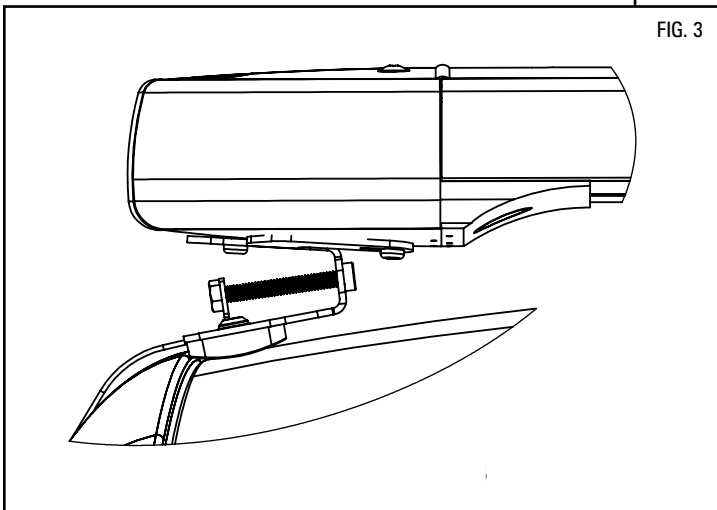

PETLK09 - Extended Reach Low Profile Mount Foot

FIG. 1

FIG. 2

FIG. 3

Installation Instructions

1. Assemble bumpers to bracket by inserting into the slot and rotating to lock into place (Fig 1.)
2. Attach the foot to the lightbar using the three #10 screws. Do not tighten at this point, to allow for adjustment on the car.
3. Position the lightbar on the vehicle, space the bracket and bumpers to the furthest edge of the vehicle roof (Fig 3.) Tighten the three screws to 35 – 40 in/lbs. Do not overtighten (Fig 2.)
4. Attach the hook bracket to the car using the provided hardware.
5. Insert the 1/4-20 bolt into the bracket and tighten to 12 -14 in/lbs. Do not overtighten it may damage the roof.

PACKAGE CONTENTS

Quantity	Description
1	EPL Extended Mounting Foot Bracket
2	Bumper for mounting bracket
3	#10 Self tapping screws

⚠ WARNING

Care must be taken when drilling through the roof of the vehicle not to drill into any existing wiring and not to drill through the headliner or support members of the vehicle. Check both sides of the mounting service prior to drilling. De-burr any holes and remove any metal shards or remnants. Install grommets into all wire passage holes.