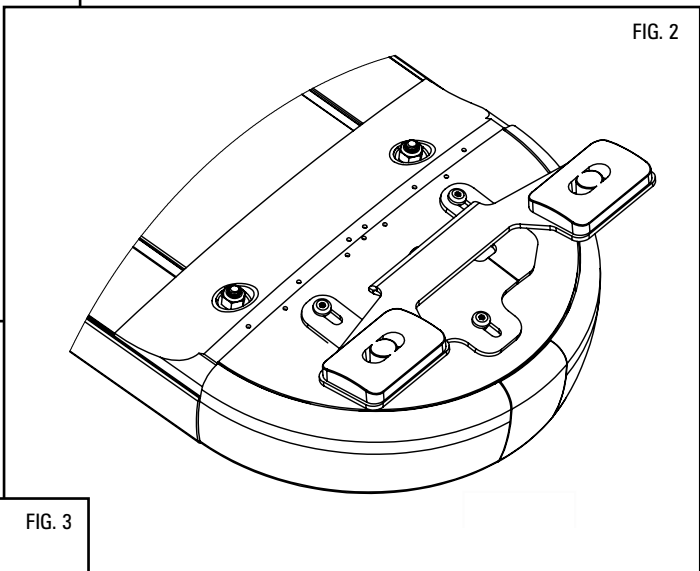

PETLK09 - Extended Reach Low Profile Mount Foot

FIG. 1

FIG. 2

FIG. 3

Installation Instructions

1. Assemble bumpers to bracket by inserting into the slot and rotating to lock into place (Fig 1.)
2. Attach the foot to the lightbar using the three #10 screws. Do not tighten at this point, to allow for adjustment on the car.
3. Position the lightbar on the vehicle, space the bracket and bumpers to the furthest edge of the vehicle roof (Fig 3.) Tighten the three screws to 35 – 40 in/lbs. Do not overtighten (Fig 2.)
4. Attach the hook bracket to the car using the provided hardware.
5. Insert the 1/4-20 bolt into the bracket and tighten to 12 -14 in/lbs. Do not overtighten it may damage the roof.

PACKAGE CONTENTS

Quantity	Description
1	EPL Extended Mounting Foot Bracket
2	Bumper for mounting bracket
3	#10 Self tapping screws

⚠ WARNING

Care must be taken when drilling through the roof of the vehicle not to drill into any existing wiring and not to drill through the headliner or support members of the vehicle. Check both sides of the mounting service prior to drilling. De-burr any holes and remove any metal shards or remnants. Install grommets into all wire passage holes.